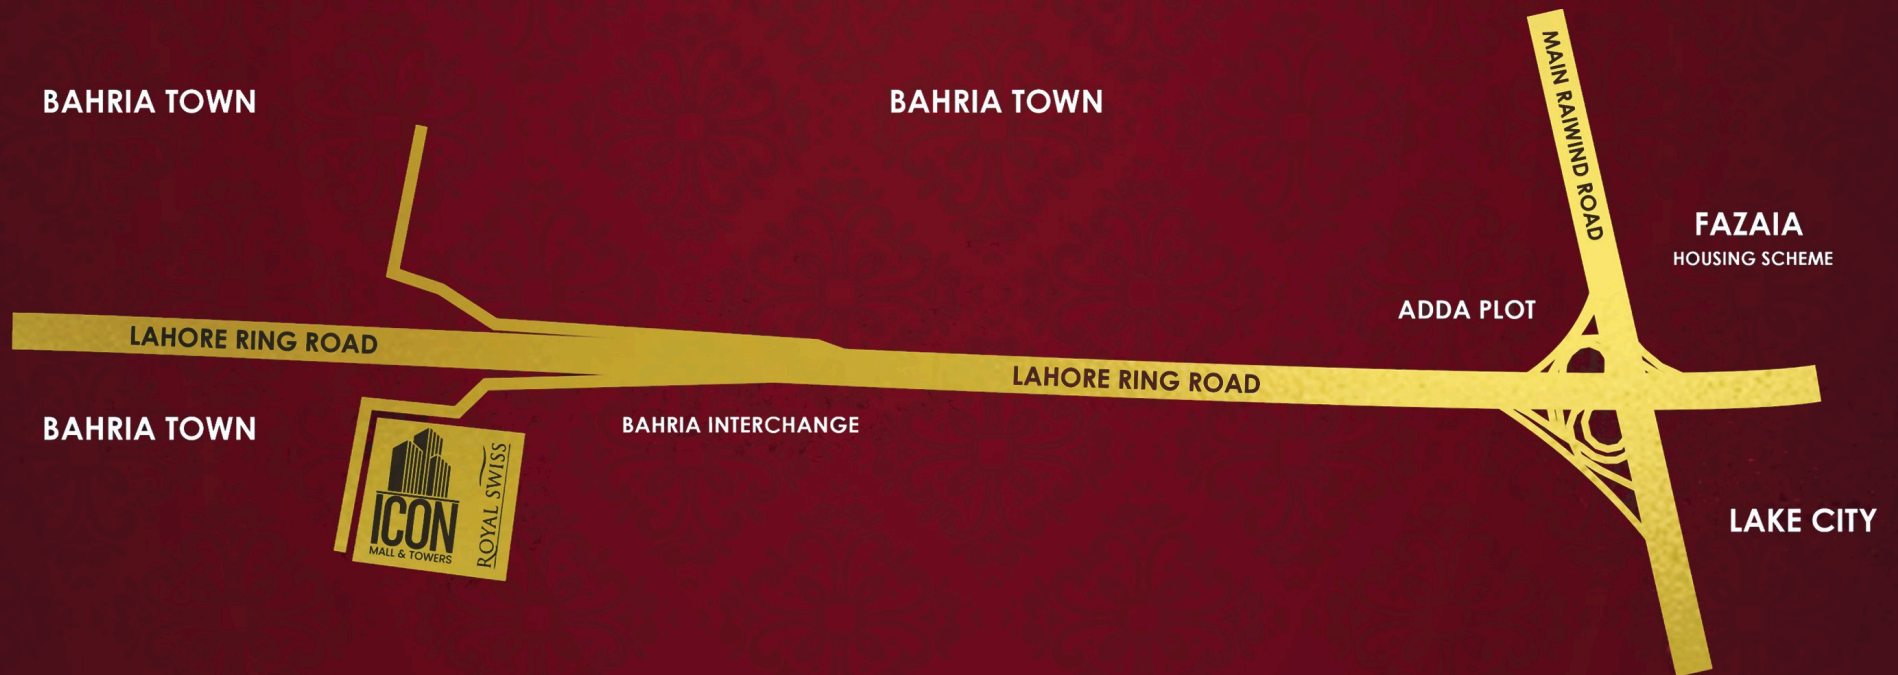

# PRESTIGIOUS LOCATION

Icon Mall is strategically positioned at a prime location, directly facing the Lahore Ring Road near Bahria Interchange. This central connectivity ensures smooth and convenient access from all major areas of the city, making it an ideal destination for businesses, visitors, and investors seeking high visibility and seamless accessibility.